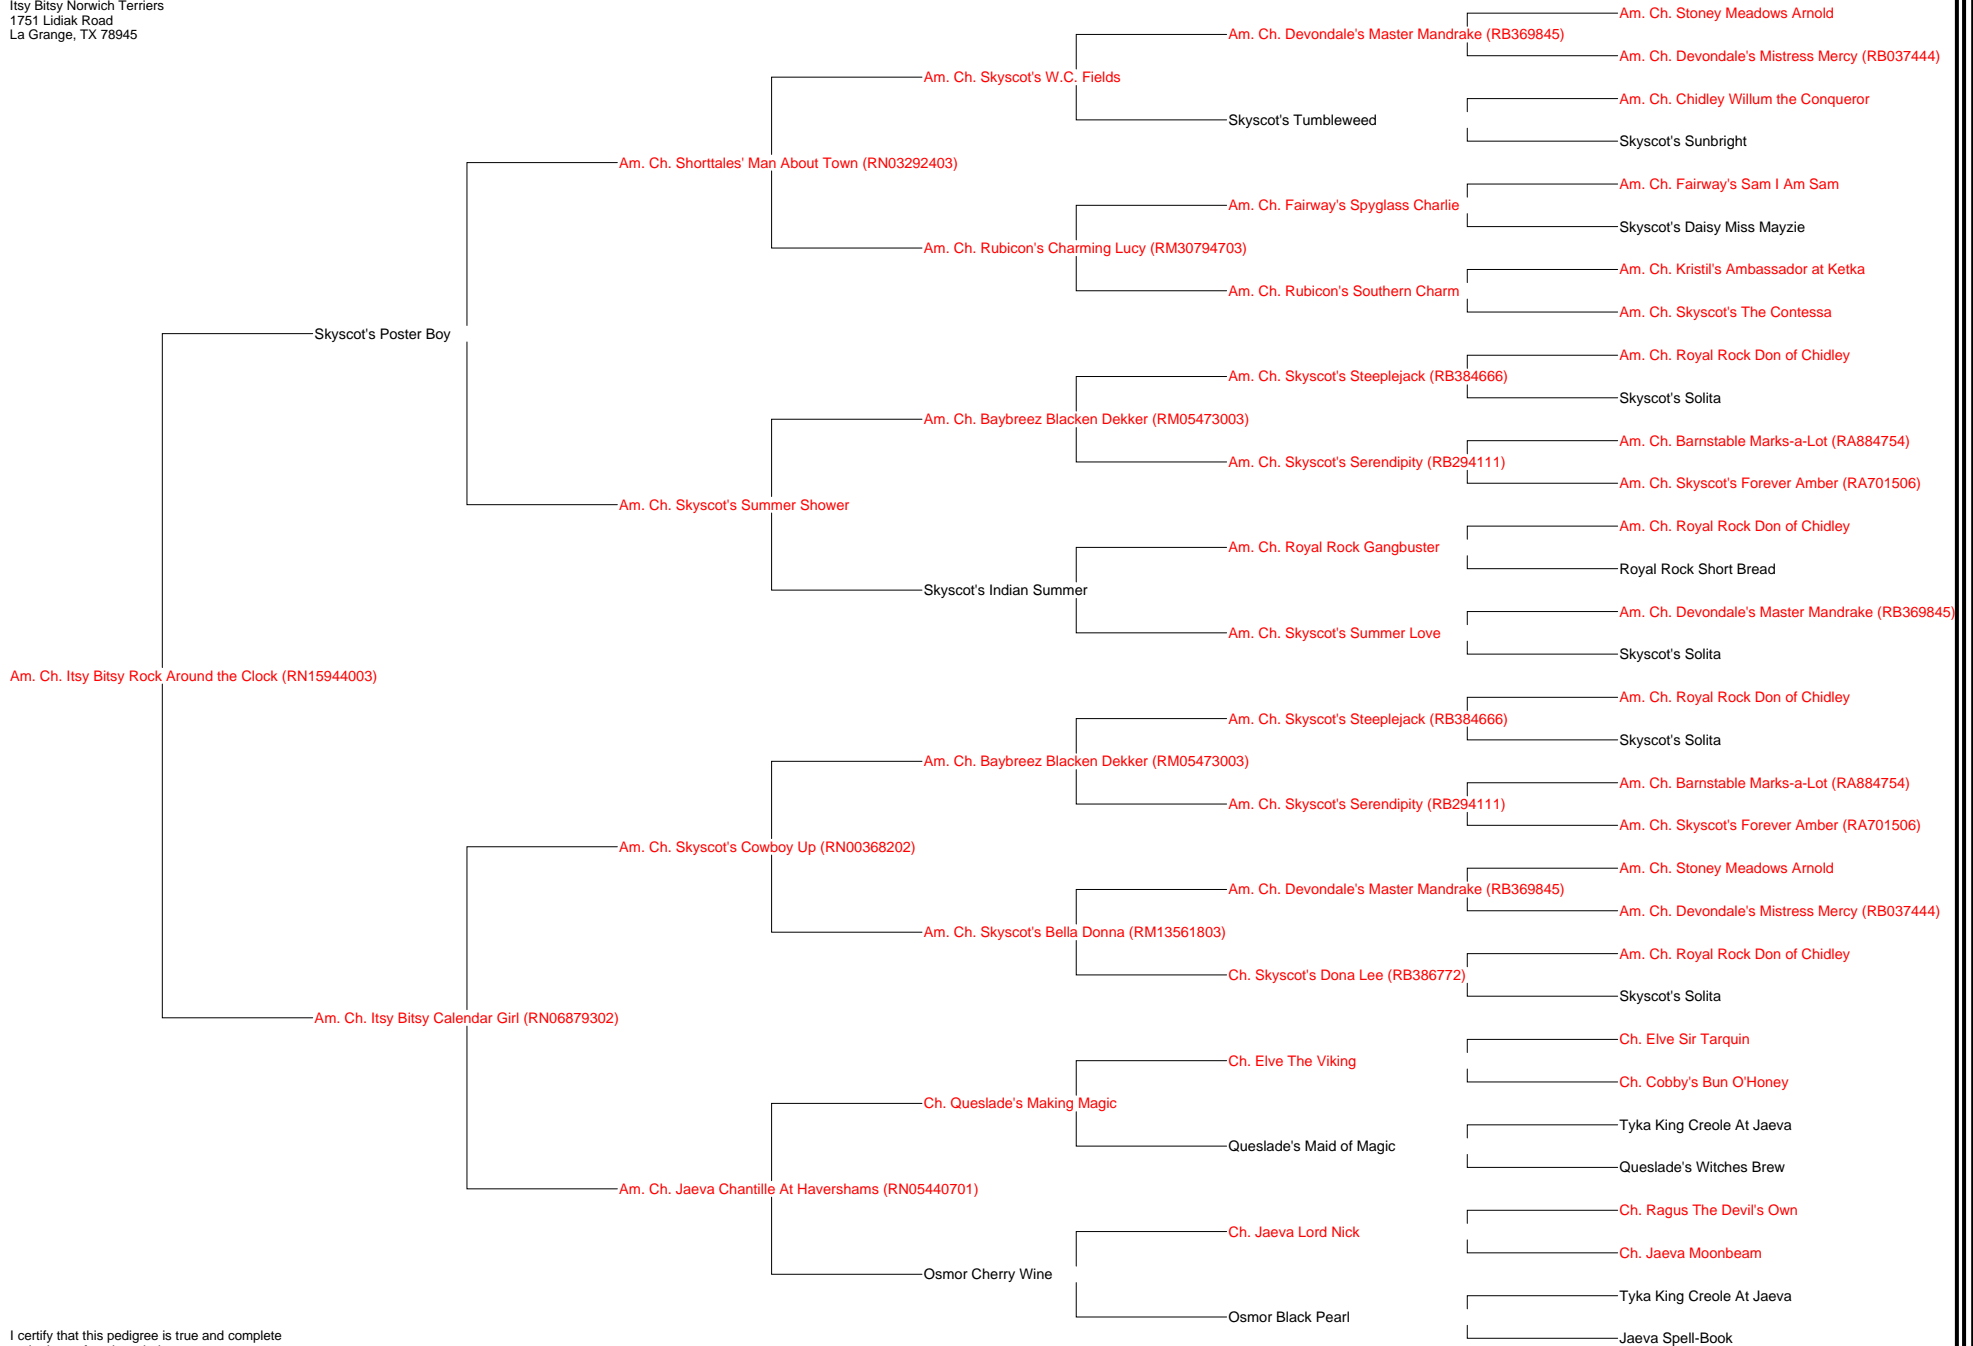

Pedigree for Am. Ch. Itsy Bitsy Rock Around the Clock  
 Tonnie Willrich  
 Itsy Bitsy Norwich Terriers  
 1751 Lidiak Road  
 La Grange, TX 78945

I certify that this pedigree is true and complete  
 to the best of my knowledge.  
 \_\_\_\_\_ Date: \_\_\_\_\_