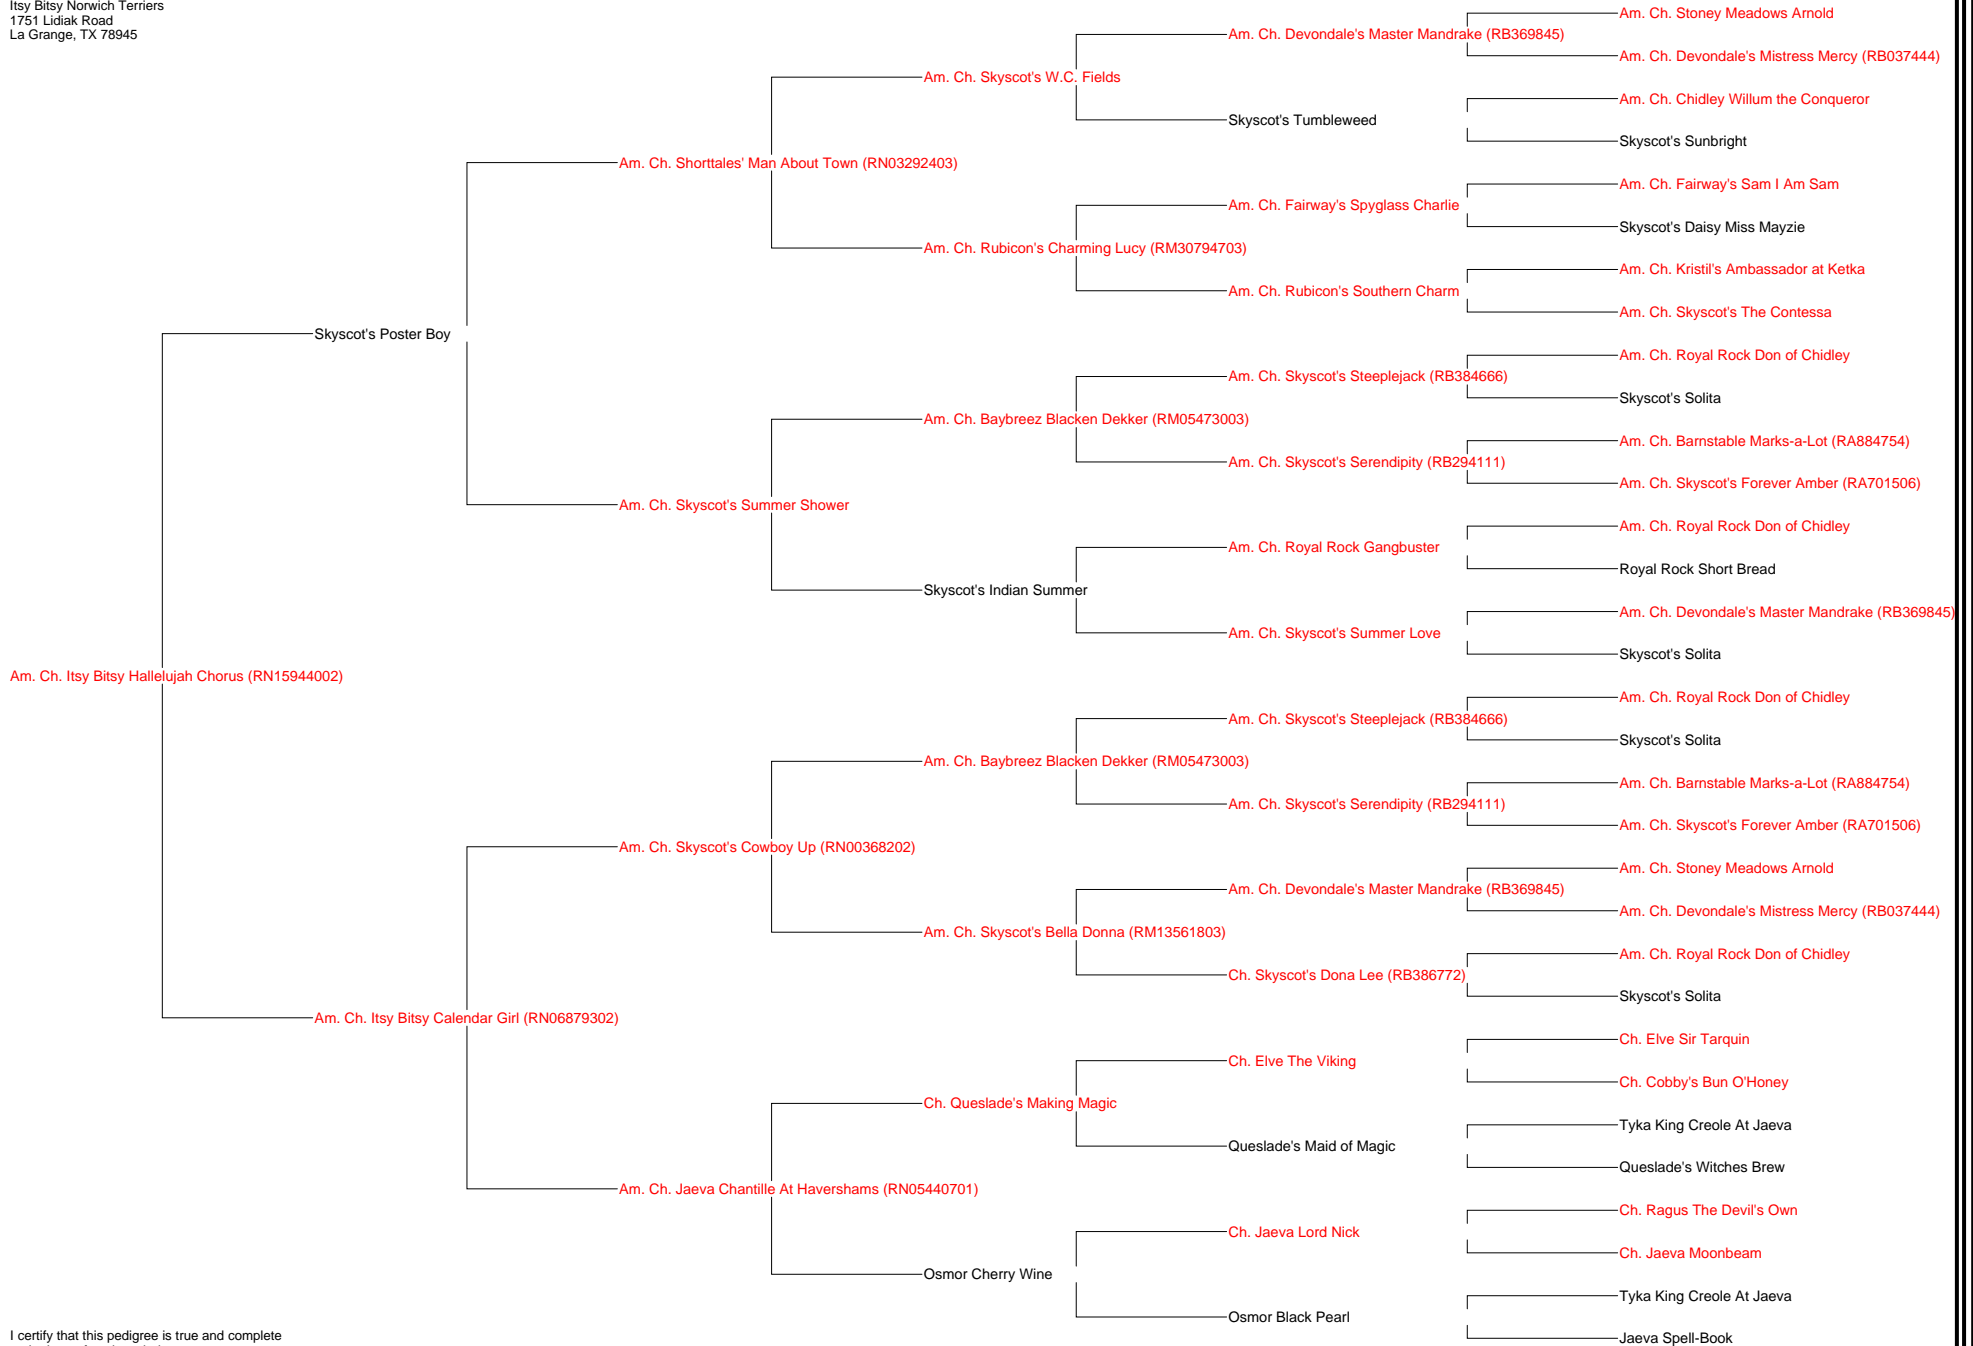

Pedigree for Am. Ch. Itsy Bitsy Hallelujah Chorus
 Tonnie Willrich
 Itsy Bitsy Norwich Terriers
 1751 Lidiak Road
 La Grange, TX 78945

I certify that this pedigree is true and complete
 to the best of my knowledge.
 _____ Date: _____