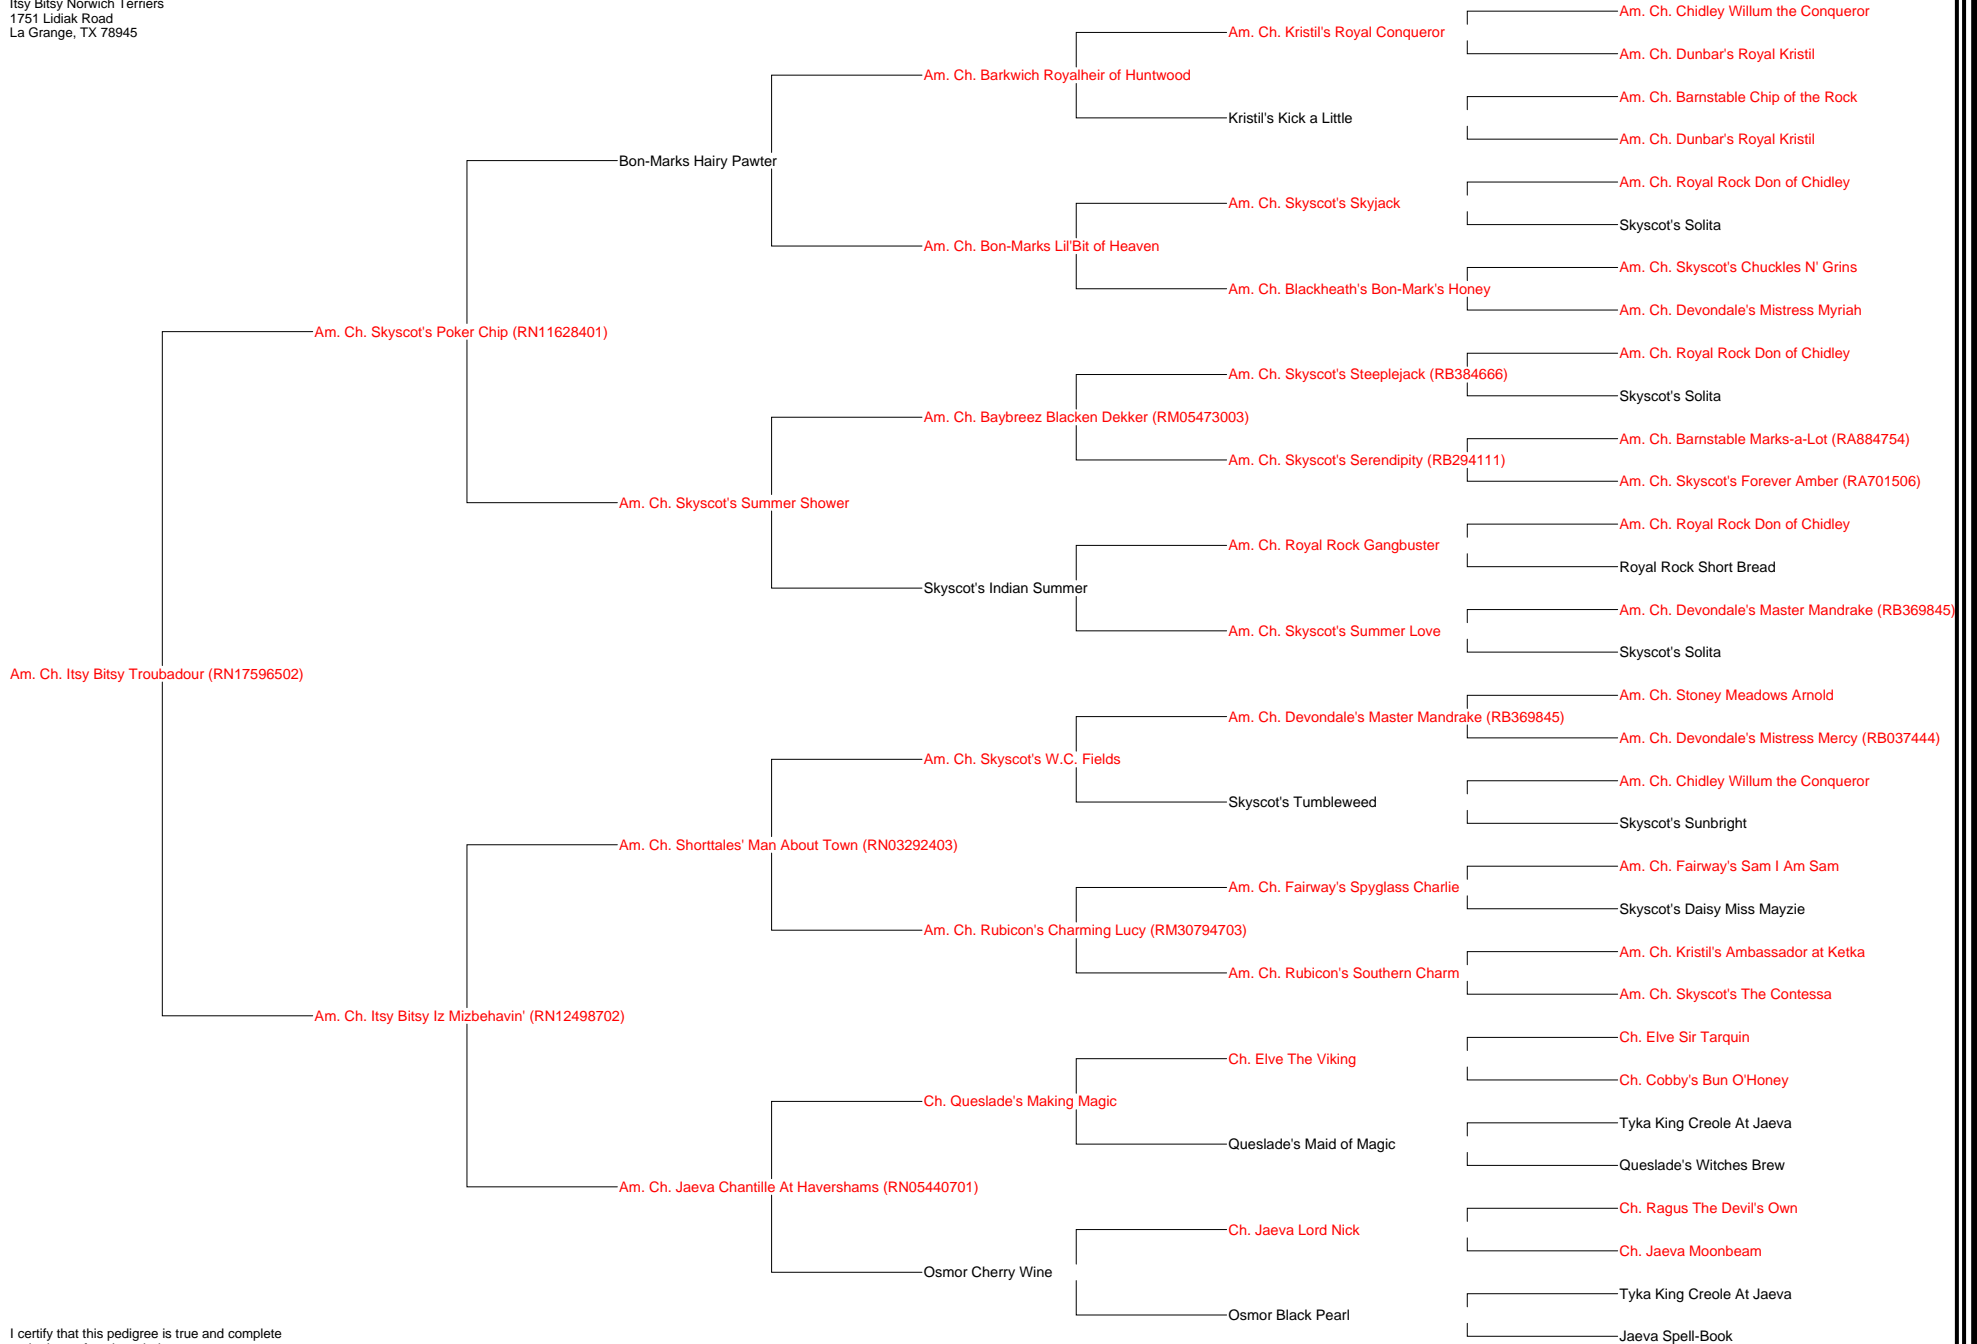

Pedigree for Am. Ch. Itsy Bitsy Troubadour
 Tonnie Willrich
 Itsy Bitsy Norwich Terriers
 1751 Lidiak Road
 La Grange, TX 78945

I certify that this pedigree is true and complete to the best of my knowledge.